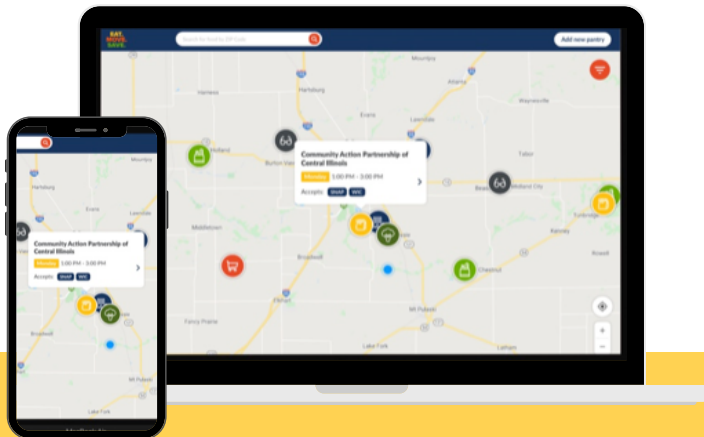

# Find Food IL

COMMUNITY FOOD MAP

## FIND FOOD IN YOUR COMMUNITY

SNAP ● LINK ● WIC

School & Summer Meal Sites

Farmers Markets

Food Pantries

SNAP & WIC Offices

Grocery Stores

Senior Food Resources

Search for places closest to your zip code that offer free food or accept SNAP, LINK, or WIC.

[GO.ILLINOIS.EDU/FindFoodIL](https://go.illinois.edu/FindFoodIL)

**I ILLINOIS EXTENSION**  
COLLEGE OF AGRICULTURAL, CONSUMER  
& ENVIRONMENTAL SCIENCES